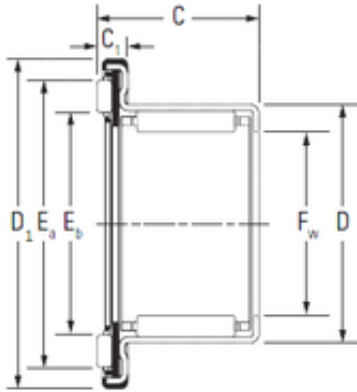

## China Factory Fortified Rice Make Machine/Nutritional Rice Extrusion Machinery/Extruder Rice Production Line

Bearing No.

Size	25x37x22.2 mm
Bore Diameter	25 mm
Outer Diameter	37 mm
Width	22,2 mm
d	25 mm
D	37 mm
C	22,2 mm

Bearing 2D drawings and 3D CAD models